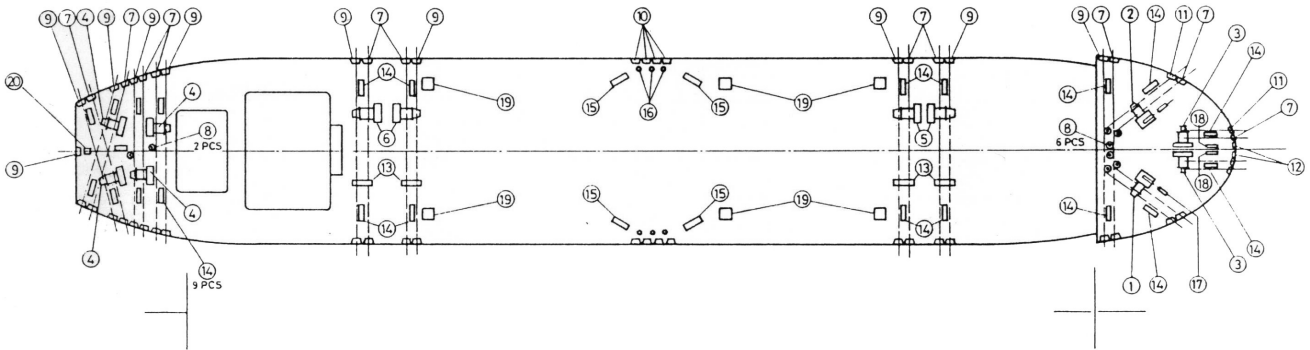

MOORING FITTING ARRANGEMENT 200K DWT TANKER WITH 12 MOORING WIRES (Ø 42MM)

ITEM	DESCRIPTION
1 & 2	Combined Anchor Windlass / Mooring Winch
3 to 6	Single Drum Mooring Winch with Warping Head
7	Universal Roller Fairlead
8	Pedestal Fairlead
9	Chock, 600 x 300 mm Opening Deck Mounted
10	Closed Chock, 450 x 300 mm Opening Deck Mounted
11	Chock, 600 x 300 mm Opening Bulwark Mounted
12	Chock, 600 x 450 mm Opening Bulwark Mounted
13	Overhead Roller Fairlead
14	Vertical Bollard, 600 mm diameter
15	Vertical Bollard, 300 mm diameter
16	Cruciform Bollard, 300 mm diameter
17	Chain Stopper for Anchors
18	SPM Chain Stopper
19	Tugger Winch
20	Towing Fitting