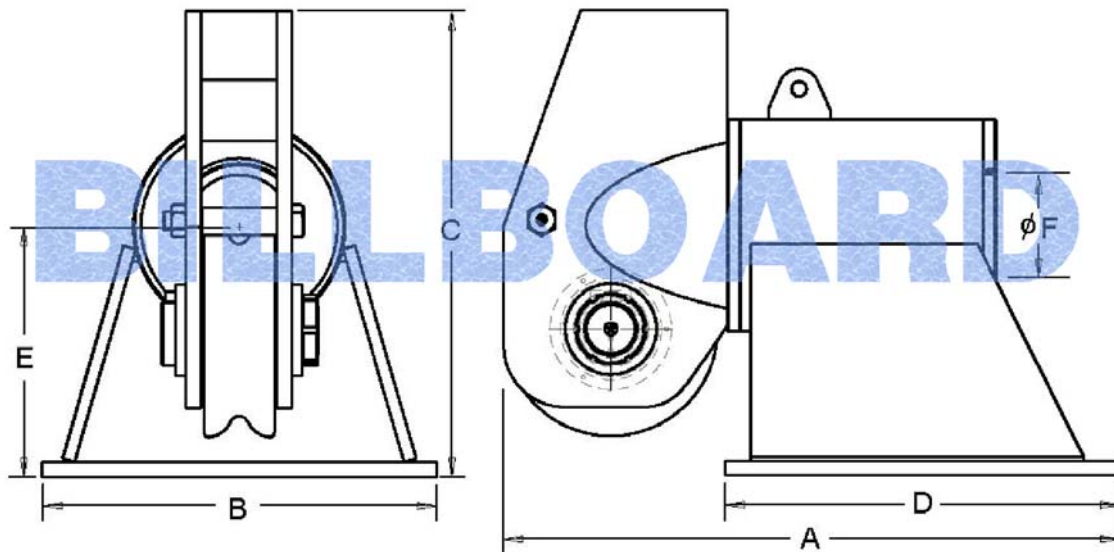

ANCHOR FAIRLEADER

ANCHOR FAIRLEADER – MODEL : A – 40, DECK MOUNTED, BALANCED WEIGHT 1 ROLLER
 Product Code: AE-3640

| Wire Rope Diameter | | Sheave Dia.(mm) | Dimensions (mm) | | | | | | Mass (kgs) |
|--------------------|---------|-----------------|-----------------|------|------|------|-----|-----|------------|
| (mm) | (Inch) | | A | B | C | D | E | F | |
| 19 | 3/4 | 210 | 627 | 406 | 511 | 405 | 279 | 114 | 122 |
| 25 | 1 | 254 | 756 | 489 | 625 | 491 | 343 | 143 | 225 |
| 32 | 1 – 1/4 | 305 | 790 | 480 | 735 | 400 | 375 | 180 | 380 |
| 38 | 1 – 1/2 | 424 | 1220 | 782 | 921 | 782 | 495 | 205 | 941 |
| 44 | 1 – 3/4 | 508 | 1201 | 724 | 1156 | 614 | 597 | 241 | 953 |
| 50 | 2 | 610 | 1343 | 762 | 1138 | 756 | 648 | 305 | 1202 |
| 57 | 2 – 1/4 | 632 | 1515 | 1022 | 1543 | 769 | 800 | 330 | 2177 |
| 64 | 2 – 1/2 | 762 | 1670 | 1016 | 1784 | 769 | 921 | 368 | 2722 |
| 76 | 3 | 1012 | 2335 | 1400 | 1822 | 1300 | 970 | 410 | 6300 |

Remark : 1. Wire Rope at 90° wrap on sheave and 360° rotation of swivel head.
 2. Enable anchor line to pass through with Splice Eye.

Optional : 1. Tail Sheave / Tail Roller as requested.
 2. Bolt Mounted.

Model : A – 40

A-40, Size: 76mm