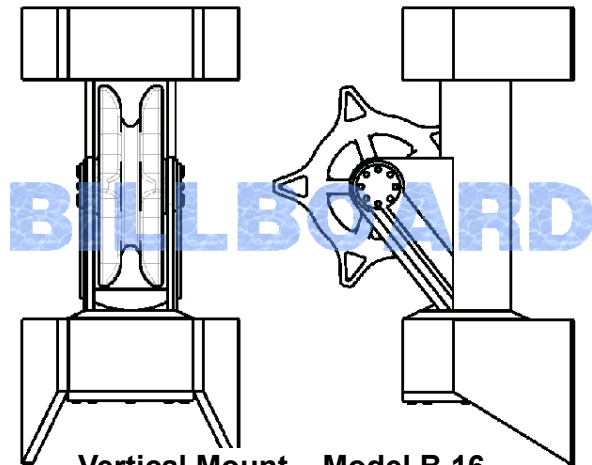

ANCHOR CHAIN FAIRLEADER

Model B-40

Vertical Mount
- Model B18

Feature:

1. Deck Mount or Vertical Mount.
2. Design for underwater and have at least 20 years lifetime.
3. Size available from chain Dia. 55 mm to 125 mm.
4. Synthetic Bearing.

Vertical Mount - Model B 16

ANCHOR WIRE FAIRLEADER

Model A-40,
Size: 76mm with Plinth

Model A-43
Flange Mount with Load Pin

Model A-40, Size: 64mm